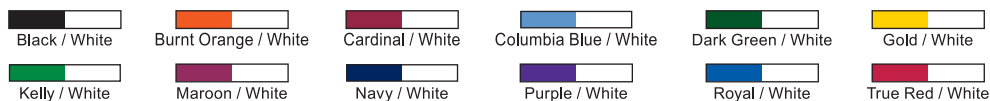

\$93.50 Each

Price includes 2-color front tackle twill up to 8 letters in name

Performance Women's Mesh Placket Jersey Style #311DPXK

- Two button placket
- Self-material knit collar
- Contrasting side and under sleeve panels
- Curved hemmed bottom

\$25.90 Each

Price Includes: 2-color front logo and a 1-color back number

Order Guidelines:

Please allow 6 weeks for delivery
Price good if ordered 3/31/2010
Fill In Pricing: Add 50% for orders of 2-5. Add 100% for 1.
Once approved, custom orders may not be canceled and/or returned.
Original order must have a minimum of 6 pieces.