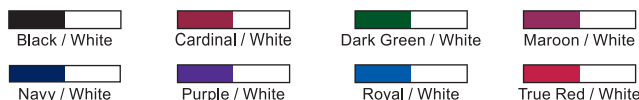

Price Includes: 2-color front logo and a 1-color back number

Baseball Jacket Style #814LRMK

- Water Resistant
- Full snap front (covered metal snaps)
- Polyester fill diamond quilted lining
- Solid rib knit collar, cuff and bottom band
- Single welt front pockets

\$93.50 Each

Price includes 2-color front tackle twill up to 8 letters in name

Performance Women's Mesh Placket Jersey Style #311DPXK

- Two button placket
- Self-material knit collar
- Contrasting side and under sleeve panels
- Curved hemmed bottom